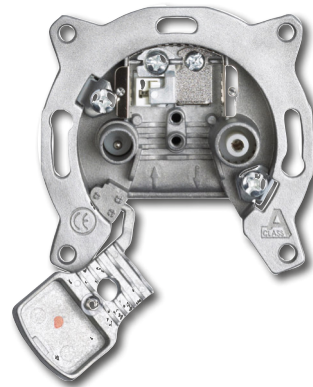

## HIGH-Q WALL OUTLETS UNIVERSAL SUPER BROADBAND

- Super-Broadband-walloutlet for CATV and SAT-IF
- Wide band frequency transmission at both outputs
- Suitable for various applications
- Packing: 10 pcs package

Type	Frequency range	BE 0424	BD 1024
Item No.	10pcs-package	10161242	10161241
Description		Terminal	Loop through
<b>Attenuation</b>			
TV OUT (IEC-male)	dB	5-2200 MHz	10 - 12
FM OUT (IEC-female)	dB	5-2200 MHz	10 - 12
Trunkline OUT	dB	5-2200 MHz	2,2 - 4,0
<b>Isolation</b>			
between outputs	dB	OUT <-> TV	22
between outputs	dB	OUT <-> RF	22
DC pass at TV port		TV (SAT)	13 / 18 V, 22 kHz
Weight	kg	0.1	0.1