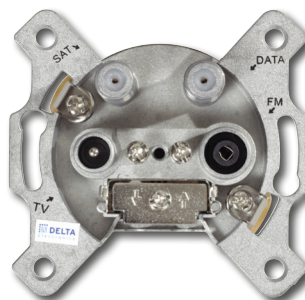

SAT-DATA MULTIMEDIA WALL OUTLETS

Universal single- and loop through wall outlets

Applicable in SAT-IF- and HFC-hybrid networks.

- Outlets for SAT, DATA, FM, TV to connect a cable modem, SAT-STB, TV-Sets and Radio
- High isolation between DATA, SAT and TV
- DC-Pass for LNB power supply or multiswitch control
- Including cover plate and frame

Type	Frequency range	BDM 2410-85	BDM 2415-85	BDM 2419-85
Item No.	1pcs-package	57000947	57000948	57000949
Description		Loop through	Loop through	Loop through
Attenuation				
FM OUT	dB 85-862 MHz	10	14	19
TV OUT	dB 85-2200 MHz	10	14	19
DATA OUT	dB 5-862 MHz	10	14	19
SAT OUT	dB 950-2200 MHz	10	14	19
Trunkline OUT	dB 5-1750 MHz	6.5	5.0	6.0
Trunkline OUT	dB 1750-2400MHz	8.0	7.0	6.5
Isolation				
SAT <-> TV/RF	dB 950-2400 / 85-862 MHz	20	20	20
DATA <-> TV/FM	dB 5-65 / 85-862 MHz	65 / 22	65 / 22	65 / 22
OUT <-> SAT/TV	dB	22	22	22
DC pass	SAT DC Pass (18V/1A)	13 / 18V, 22kHz	13 / 18V, 22kHz	13 / 18V, 22kHz

* only BDM 24xx-85