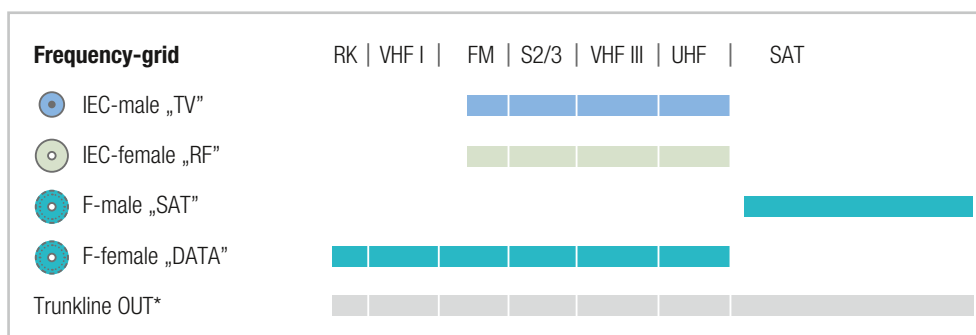

SAT-DATA MULTIMEDIA WALL OUTLETS

Universal single- and loop through wall outlets

Applicable in SAT-IF- and HFC-hybrid networks.

- Outlets for SAT, DATA, FM, TV to connect a cable modem, SAT-STB, TV-Sets and Radio
- High isolation between DATA, SAT and TV
- DC-Pass for LNB power supply or multiswitch control
- Including cover plate and frame

Type	Frequency range	BDM 2410-85	BDM 2415-85	BDM 2419-85
Item No.	1pcs-package	57000947	57000948	57000949
Description		Loop through	Loop through	Loop through
Attenuation				
FM OUT	dB 85-862 MHz	10	14	19
TV OUT	dB 85-2200 MHz	10	14	19
DATA OUT	dB 5-862 MHz	10	14	19
SAT OUT	dB 950-2200 MHz	10	14	19
Trunkline OUT	dB 5-1750 MHz	6.5	5.0	6.0
Trunkline OUT	dB 1750-2400MHz	8.0	7.0	6.5
Isolation				
SAT <-> TV/RF	dB 950-2400 / 85-862 MHz	20	20	20
DATA <-> TV/FM	dB 5-65 / 85-862 MHz	65 / 22	65 / 22	65 / 22
OUT <-> SAT/TV	dB	22	22	22
DC pass	SAT DC Pass (18V/1A)	13 / 18V, 22kHz	13 / 18V, 22kHz	13 / 18V, 22kHz