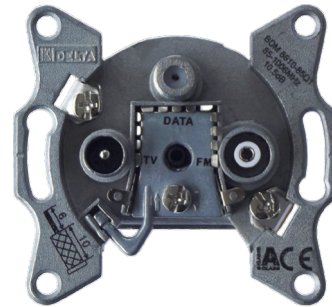

HIGH-Q WALL OUTLETS CATV-MULTIMEDIA

- Multimedia-wall outlet for interactive CATV networks (Triple Play)
- High isolation between return way and downstream ensures a perfect TV transmission during the cable modem operation
- Wide frequency range at TV port allows the transmission of QAM-channels S2 and S3
- Packing: 10 pcs package

Type	Frequency range	BEM 8604-85 Q	BDM 8610-85 Q	BDM 8612-85 Q	BDM 8615-85 Q	BDM 8619-85 Q	
Item No.		57001540	57001541	57001661	57001542	57001543	
Description		Terminal	Loop through	Loop through	Loop through	Loop through	
Attenuation							
TV OUT (IEC-male)	dB	85-1000 MHz	4.0	10	12	14.5	19
FM OUT (IEC-female)	dB	87.5-1000 MHz	9.0	10	12	14.5	19
DATA OUT (F-female)	dB	5-1000 MHz	8.0	10	12	14.5	19
Trunk line OUT	dB	5-1000 MHz	–	4.3	2.0	2.5	2.0
Isolation		5-65/85-1000 MHz					
between the connector	dB	DATA <-> TV	75 / 30	75 / 40	75 / 35	70 / 35	72 / 40
between the connector	dB	OUT <-> TV	–	45 / 30	45 / 30	45 / 30	45 / 30
between the connector	dB	OUT <-> RF	–	45 / 22	45 / 22	45 / 22	45 / 22
Weight	kg		0.1	0.1	0.1	0.1	0.1

*only BDM 86xx-85Q