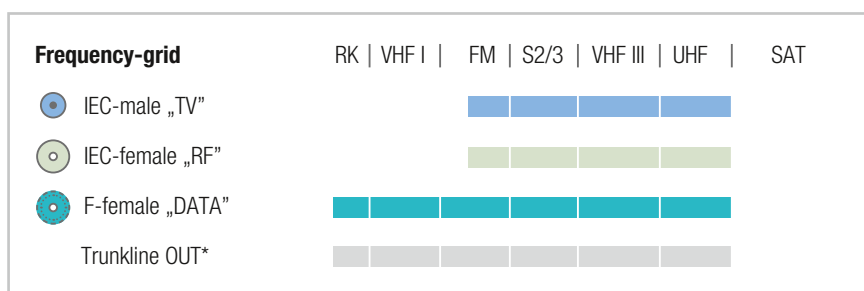

HIGH-Q WALL OUTLETS CATV-MULTIMEDIA

- Multimedia-wall outlet for interactive CATV networks (Triple Play)
- High isolation between return way and downstream ensures a perfect TV transmission during the cable modem operation
- Wide frequency range at TV port allows the transmission of QAM-channels S2 and S3
- Packing: 10 pcs package

Type	Frequency range	BEM 8604-85 Q	BDM 8610-85 Q	BDM 8612-85 Q	BDM 8615-85 Q	BDM 8619-85 Q	
Item No.		57001540	57001541	57001661	57001542	57001543	
Description		Terminal	Loop through	Loop through	Loop through	Loop through	
Attenuation							
TV OUT (IEC-male)	dB	85-1000 MHz	4.0	10	12	14.5	19
FM OUT (IEC-female)	dB	87.5-1000 MHz	9.0	10	12	14.5	19
DATA OUT (F-female)	dB	5-1000 MHz	8.0	10	12	14.5	19
Trunk line OUT	dB	5-1000 MHz	–	4.3	2.0	2.5	2.0
Isolation		5-65/85-1000 MHz					
between the connector	dB	DATA <-> TV	75 / 30	75 / 40	75 / 35	70 / 35	72 / 40
between the connector	dB	OUT <-> TV	–	45 / 30	45 / 30	45 / 30	45 / 30
between the connector	dB	OUT <-> RF	–	45 / 22	45 / 22	45 / 22	45 / 22
Weight	kg		0.1	0.1	0.1	0.1	0.1