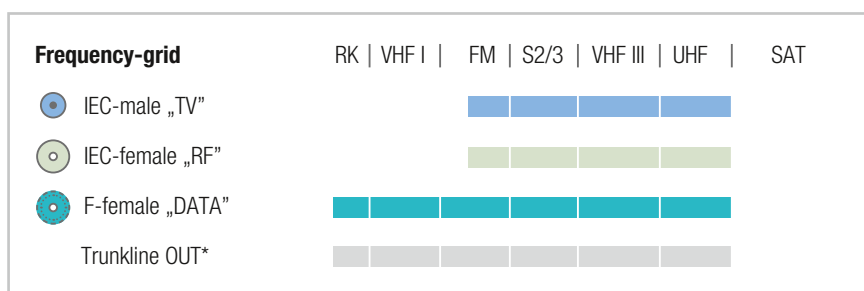

HIGH-Q WALL OUTLETS CATV-MULTIMEDIA

- Multimedia-wall outlet for interactive CATV networks (Triple Play)
- High isolation between return way and downstream ensures a perfect TV transmission during the cable modem operation
- Wide frequency range at TV port allows the transmission of QAM-channels S2 and S3
- Packing: 10 pcs package

Type	Frequency range	BEM 8604-85 Q	BDM 8610-85 Q	BDM 8612-85 Q	BDM 8615-85 Q	BDM 8619-85 Q
Item No.		57001540	57001541	57001661	57001542	57001543
Description		Terminal	Loop through	Loop through	Loop through	Loop through
Attenuation						
TV OUT (IEC-male)	dB 85-1000 MHz	4.0	10	12	14.5	19
FM OUT (IEC-female)	dB 87.5-1000 MHz	9.0	10	12	14.5	19
DATA OUT (F-female)	dB 5-1000 MHz	8.0	10	12	14.5	19
Trunk line OUT	dB 5-1000 MHz	–	4.3	2.0	2.5	2.0
Isolation	5-65/85-1000 MHz					
between the connector	dB DATA <-> TV	75 / 30	75 / 40	75 / 35	70 / 35	72 / 40
between the connector	dB OUT <-> TV	–	45 / 30	45 / 30	45 / 30	45 / 30
between the connector	dB OUT <-> RF	–	45 / 22	45 / 22	45 / 22	45 / 22
Weight	kg	0.1	0.1	0.1	0.1	0.1