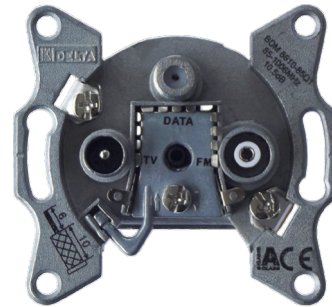

HIGH-Q WALL OUTLETS CATV-MULTIMEDIA

- Multimedia-wall outlet for interactive CATV networks (Triple Play)
- High isolation between return way and downstream ensures a perfect TV transmission during the cable modem operation
- Wide frequency range at TV port allows the transmission of QAM-channels S2 and S3
- Packing: 10 pcs package

Type	Frequency range	BEM 8604-85 Q	BDM 8610-85 Q	BDM 8612-85 Q	BDM 8615-85 Q	BDM 8619-85 Q
Item No.		57001540	57001541	57001661	57001542	57001543
Description		Terminal	Loop through	Loop through	Loop through	Loop through
Attenuation						
TV OUT (IEC-male)	dB 85-1000 MHz	4.0	10	12	14.5	19
FM OUT (IEC-female)	dB 87.5-1000 MHz	9.0	10	12	14.5	19
DATA OUT (F-female)	dB 5-1000 MHz	8.0	10	12	14.5	19
Trunk line OUT	dB 5-1000 MHz	–	4.3	2.0	2.5	2.0
Isolation	5-65/85-1000 MHz					
between the connector	dB DATA <-> TV	75 / 30	75 / 40	75 / 35	70 / 35	72 / 40
between the connector	dB OUT <-> TV	–	45 / 30	45 / 30	45 / 30	45 / 30
between the connector	dB OUT <-> RF	–	45 / 22	45 / 22	45 / 22	45 / 22
Weight	kg	0.1	0.1	0.1	0.1	0.1

*only BDM 86xx-85Q