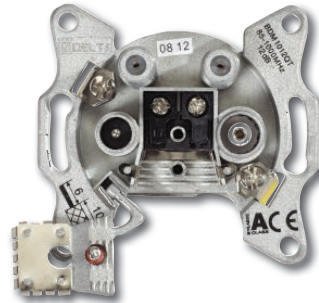

MULTIMEDIA TWIN-DATA WALL OUTLET WITH FM-BANDPASS

- || 4-pole wall outlet, 2X DATA, TV, FM
- || Based on UM TS 405 / EN 60728-1 & -4
- || **Loop through wall outlet**
- || 1.3 GHz ready!
- || MoCa, DOCSIS 3.1 compliant
- || Intermodulation free
- || All ports 75 Ω impedance and ≥85dB min. Class A screening immunity
- || Packing: 10 pcs

Type	Frequency range	BDM 1317-85 T			BDM 1320-85 T		
Article-No.		57002445			57002446		
							
Description		loop through			loop through		
Through loss	5 - 862 MHz 862 - 1006 MHz 1006 - 1300 MHz	1.4 1.6 2.0			1.2 1.4 1.8		
Tap loss	dB	Data 1+2	TV	FM	Data 1+2	TV	FM
	5 - 65 MHz	17	54	54	20	54	54
	87,5 - 108 MHz	17	17	17	20	20	20
	109 - 125 MHz	17	17	17	20	20	20
	125 - 470 MHz	17	17	35	20	20	35
	470 - 1006 MHz	17	17	42	20	20	42
	1006 - 1300 MHz	18	18	42	22	22	42
Isolation to DATA	5 - 65 MHz	36	62	62	36	62	62
	65 - 1300 MHz	≥35-1.5 dB/Oct.	32	32	≥35-1.5 dB/Oct.	32	32
Return loss	dB	19			19		
	40 - 1300 MHz	≥18-1.5 dB/Oct.			≥18-1.5 dB/Oct.		
	109 - 1300 MHz		≥14-1.5 dB/Oct.			≥14-1.5 dB/Oct.	
	87.5 - 108 MHz			12			12
Intermodulation	2 carriers 60 MHz & 65 MHz	120 dBμV acc. DIN EN 60728-4			120 dBμV acc. DIN EN 60728-4		
Screening	All Ports	≥85 dB acc. DIN EN 50083-2 min Class-A			≥85 dB acc. DIN EN 50083-2 min Class-A		