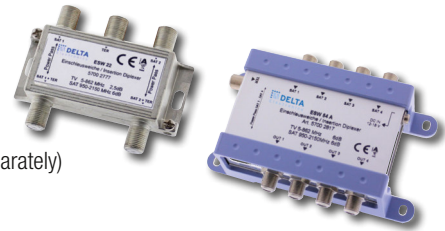

## SAT-IF INSERTION DIPLEXER

- || To combine terrestrial/CATV- and SAT-IF signals
- || **SW 44/SW 54** For Quad-LNB
- || **ESW 54 A:**  
For Quattro-LNB and Multiswitches  
Socket jack for optional continuous feeding with power supply NT 18-1200 (please order separately)
- || **SWW 21:** Feed FM/DAB into wideband signals
- || Low through loss

Type	SWW 21	ESW 22	SW 44	SW 54	ESW 54 A
Item No.	57005340	57002777	57002892	57003907	57002817
					
Frequency range	MHz 5-230 280-2.500	5-862 950-2.150	5-862 950-2.150	5-862 950-2.150	47-862 950-2.150
Inputs	1 1	1 2	1 4	1 4	1 4
Outputs	1	2	4	4	4
Insertion loss (Ter active)	dB				4 ... 6 4 ... 6
Insertion loss (Ter passiv)	dB	3 ... 5	< 9	< 10	
Output level 60 dB IMA <sub>3</sub>	dBμV				88
Isolation SAT/TER	dB	> 30	≥ 30	> 30	
Power supply	-	-	-	by Receiver	by Receiver or through external power supply
Power Passing	max. 1 A	max. 1 A	max. 0,5 A	max. 0,5 A	max. 0,5 A
Power consumption	mA				< 50 (12...18 VDC)
Connectors	F female	F female	F female	F female	F female
Dimensions	mm 75 x 38 x 16	75 x 58 x 16	160 x 75 x 35	135 x 82 x 22	110 x 90 x 35
Weight	kg 0.056	0.075	0.224	0.27	0.3