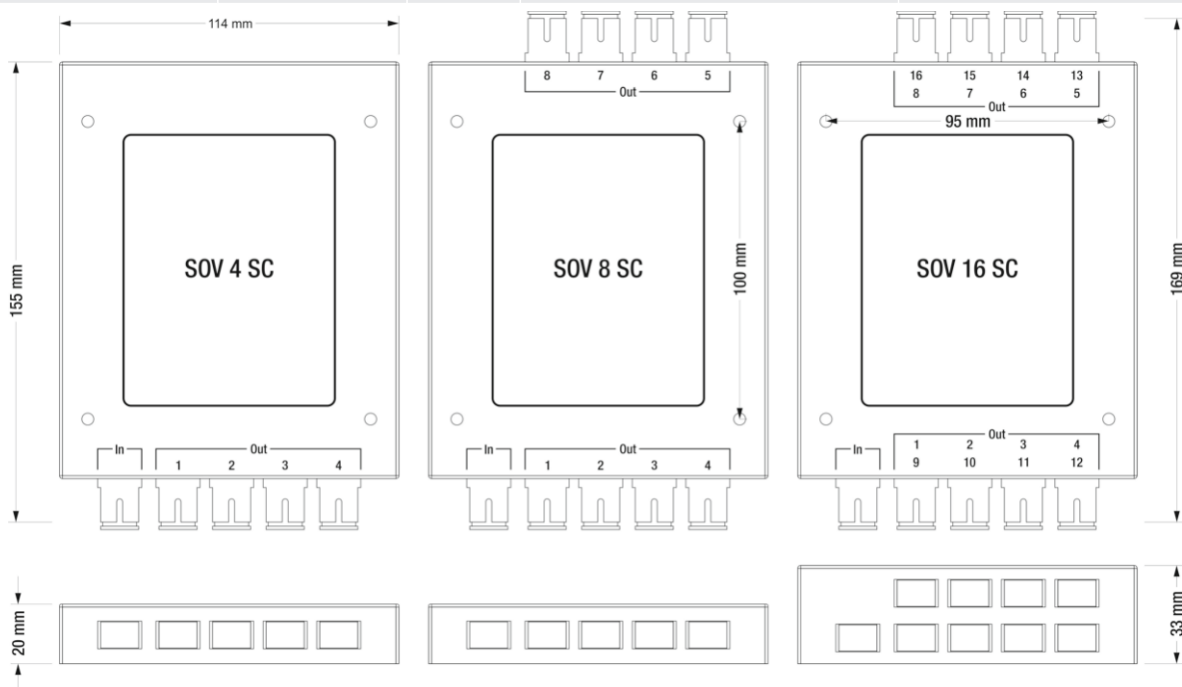

## Technical Data

Transmission Parameters	Units	min.	typical	max.	Remarks
Optical Wavelengths	Nm	1290		1610	
Through Loss	dB		7.2		SOV 4 SC
			10.5		SOV 8 SC
			14.0		SOV 16 SC
Electrical/General Specification	Units	min.	typical	max.	Remarks
Protection Class			IP 20		Indoor use only!
Optical Connector			SC / APC		
Operating Temperatur Range	°C	-20		+55	
Mechanical Data	Units	min.	typical	max.	Remarks
Dimensions	mm		155 x 114 x 20		SOV 4 SC
			169 x 114 x 20		SOV 8 SC
			169 x 114 x 33		SOV 16 SC
Weight	SOV 4 SC	g		220	net
				350	including packaging
	SOV 8 SC			245	net
				380	including packaging
	SOV 16 SC			335	net
				465	including packaging

Item number	SOV 4 SC		57003753	
	SOV 8 SC		57003754	
	SOV 16 SC		57003755	